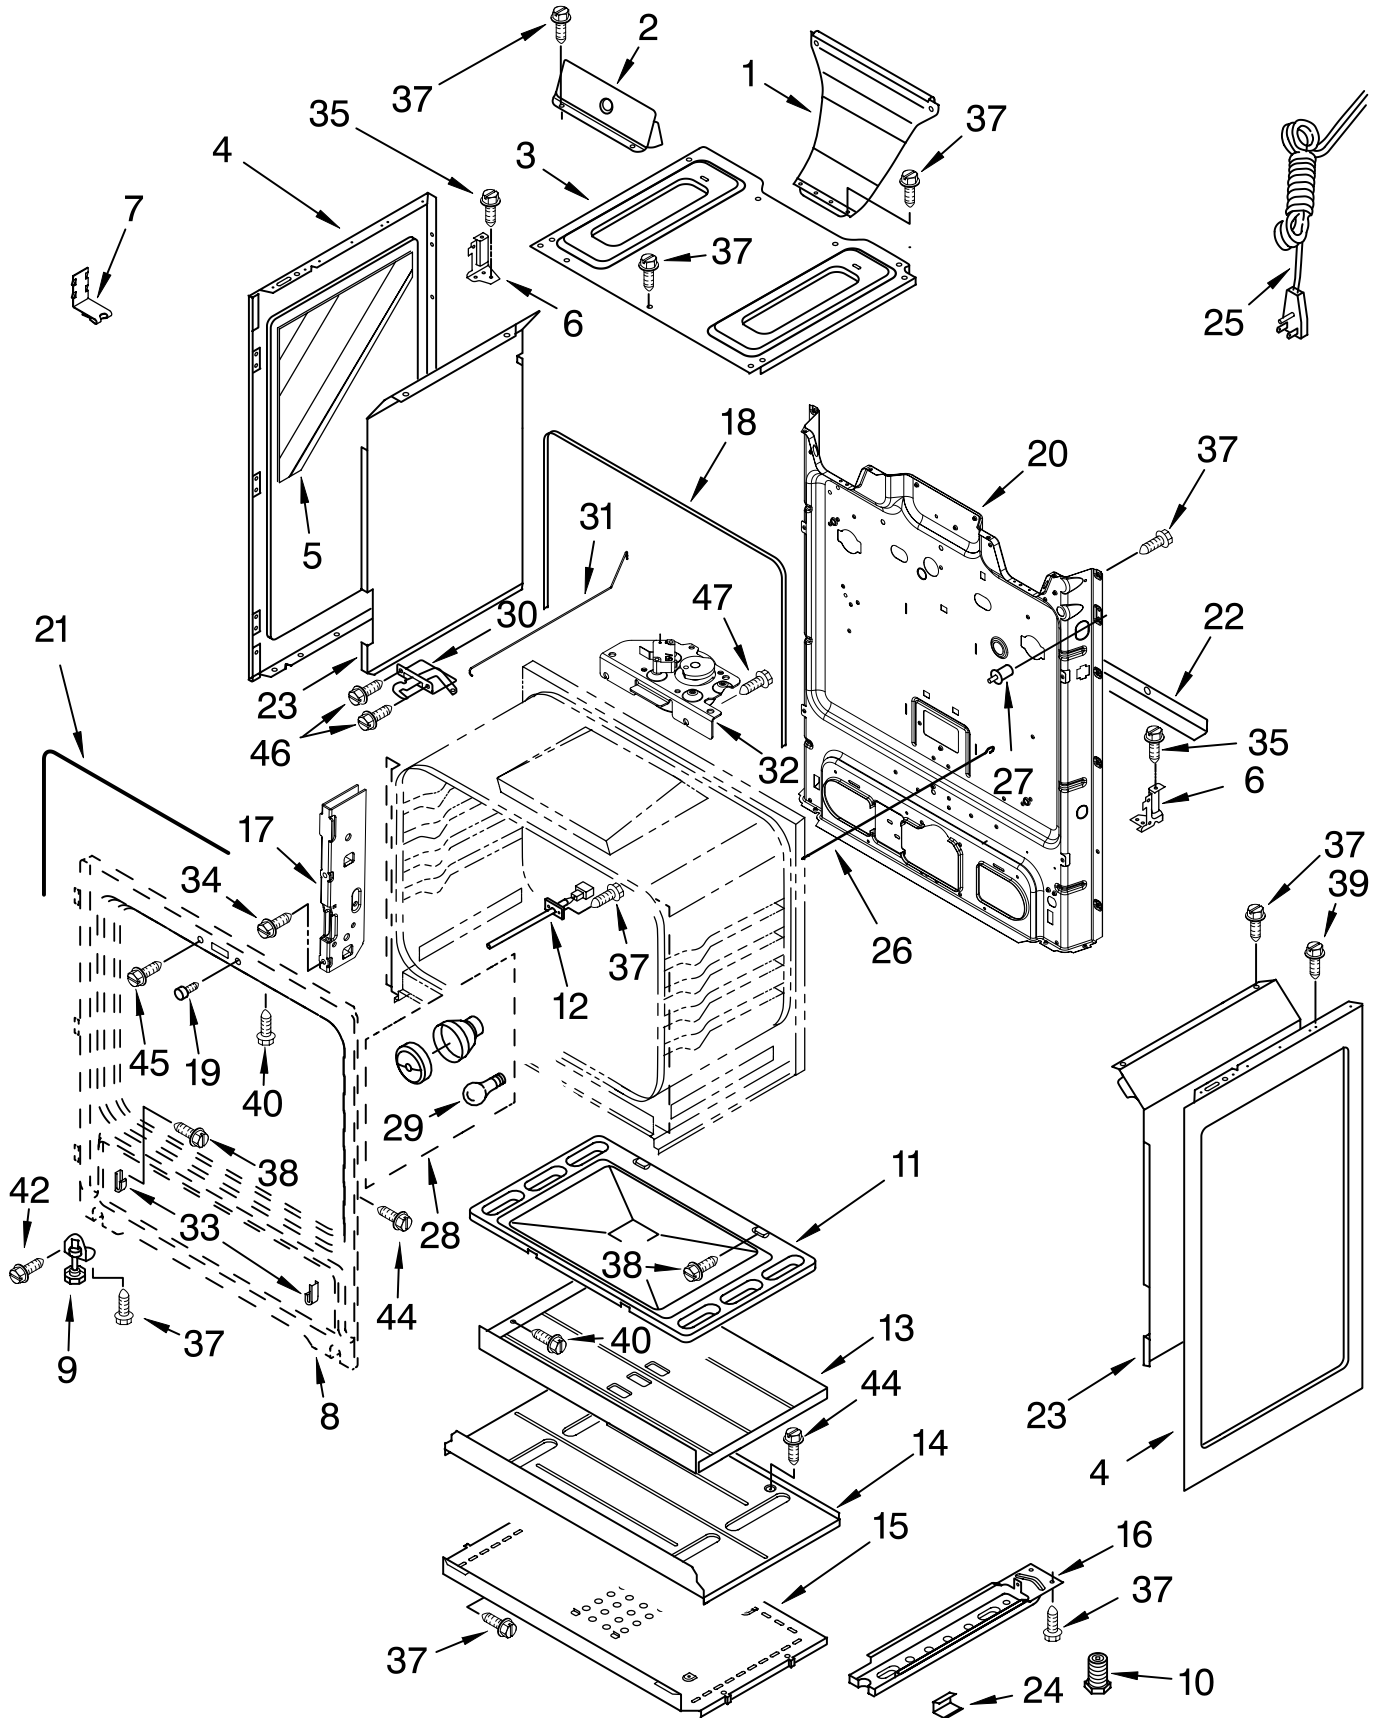

CHASSIS PARTS

For Models: SF367LXSQ1, SF367LXSB1, SF367LXSS1, SF367LXSY1
(Designer White) (Black) (Stainless Steel)(Universal Silver)

FOR ORDERING INFORMATION REFER TO PARTS PRICE LIST

CHASSIS PARTS

For Models: SF367LXSQ1, SF367LXSB1, SF367LXSS1, SF367LXSY1
(Designer White) (Black) (Stainless Steel)(Universal Silver)

Illus. No.	Part No.	DESCRIPTION	Illus. No.	Part No.	DESCRIPTION	Illus. No.	Part No.	DESCRIPTION
1	W10012240	Flue Box	19	9758701	Spacer, Door	37	3196178	Screw
2	8272747	Shield, Flue	20	9757098	Back, Main	38	3196152	Screw
3	8273036	Burner Box	21	8522416	Seal, Oven	39		Screw
4		Panel, Side (2)	22	8053971	Brace, Main Back		3196166	White
	8053830	White-Textured	23		Retainer, Insul.		3196168	Black
	8053832	Black		9761449	Left Hand	40	3196176	Screw
5	9761490	Insulation		9761448	Right Hand	42	3196179	Screw
6	8523249	Brkt, Manifold Mtg	24	3196576	Clip, Panel (6)	44	3196177	Screw
7	9761512	Clip, Mounting	25	9757891	Cord, Power	45	3196168	Screw
8		Frame, Front (Not Serviced)	26	9757239	Rod - Dr Switch	46	3196560	Screw
9	3196037	Foot, Front (2)	27	9757262	Switch, Door	47	3196160	Screw
10	W10058460	Foot, Rear (2)	28	3196701	Light Socket Assy	INSULATION		
11	3195097	Bottom, Oven	29	311255	Bulb, Oven Light		8524099	Insulation, Wrap
12	8273902	Sensor, Oven	30	9761013	Latch, Door		8272613	Insulation, Vent
13	8053967	Baffle, Burner	31	W10078370	Rod, Latch		8272614	Insulation, Back
14	8053969	Shield, Heat	32	W10107820	Latch-Mtr			
15	8053968	Shield, Lower	33	9759785	Glide, Drawer			
16	9760314	Rail, Base (2)	34	W10031780	Screw			
17	9760407	Brkt - Mounting	35	3196169	Screw			
18	W10008830	Seal, Oven Flange						

FOR ORDERING INFORMATION REFER TO PARTS PRICE LIST